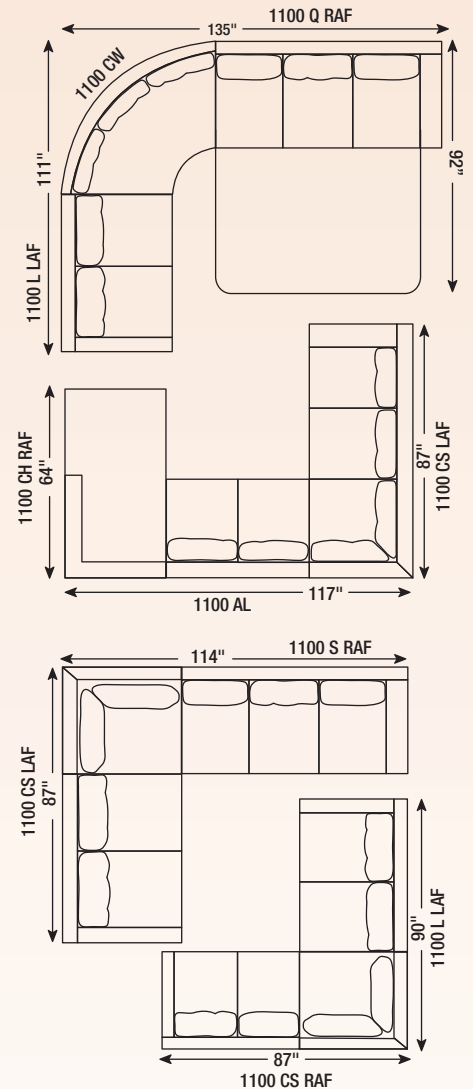

suggested combinations

Sectional connectors do not come standard, but are available on any style for an upcharge.
All Pieces:
Inside Seat Height: 20"
Inside Seat Depth: 21"
Arm Height: 24"
Dimensions may vary and are based on the sock arm as the standard.

Leave it to us, so you can relax.
MILES TALBOTT