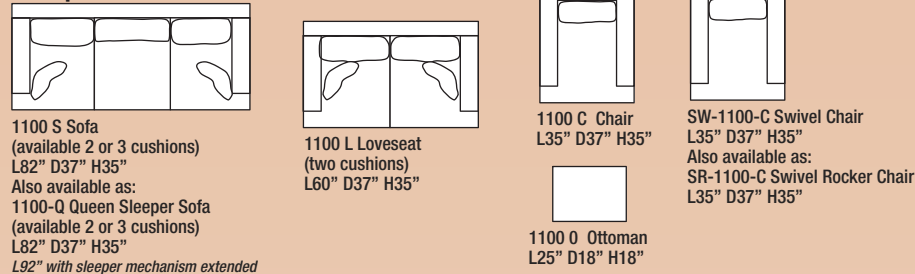

independent units