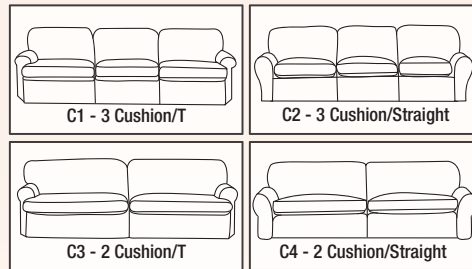

1100 Series | Options

arms

backs

Note: Customer has the option to select loose backs or semi-attached backs.

cushions

T cushion (two cushions available on sofa and queen sleeper only)
straight

independent units

sectional units

skirt/base

*Requires a wood finish

suggested combinations

Sectional connectors do not come standard, but are available on any style for an upcharge.
All Pieces:
Inside Seat Height: 20"
Inside Seat Depth: 21"
Arm Height: 24"
Dimensions may vary and are based on the sock arm as the standard.

Leave it to us, so you can relax.
MILES TALBOTT