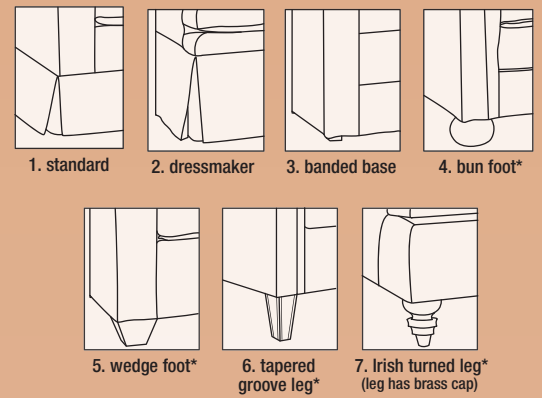

skirt/base

*Requires a wood finish