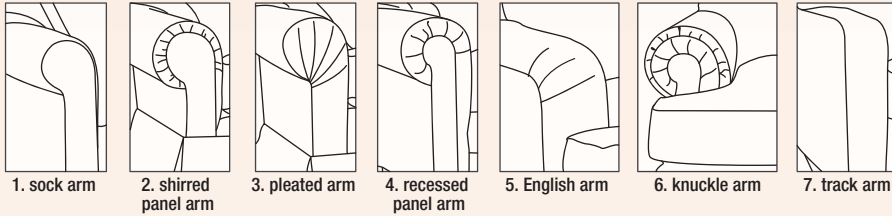

1100 Series | Options

arms