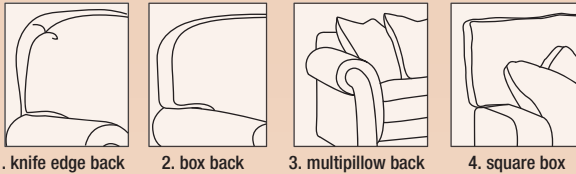

backs

Note: Customer has the option to select loose backs or semi-attached backs.