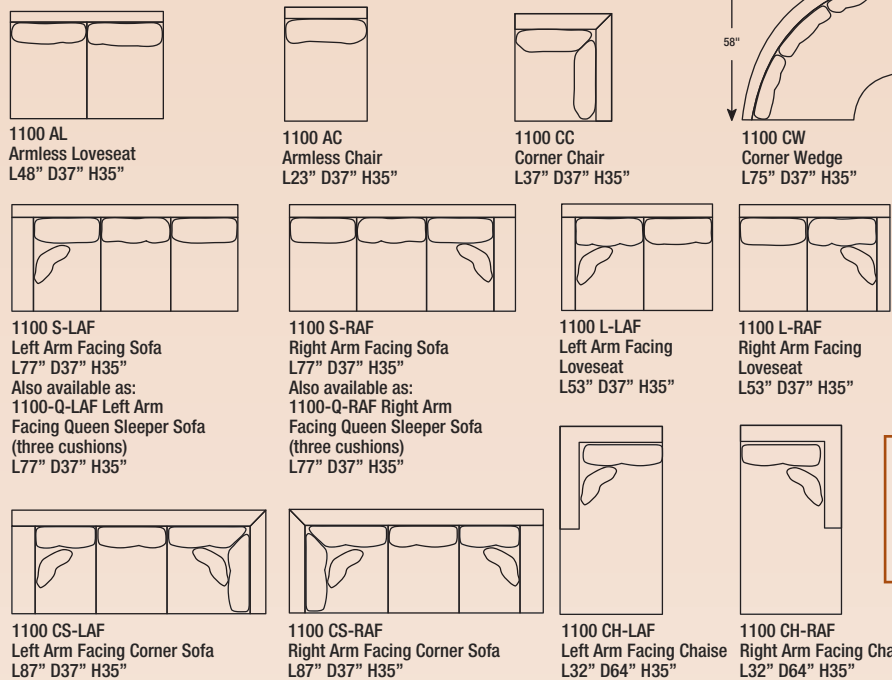

sectional units